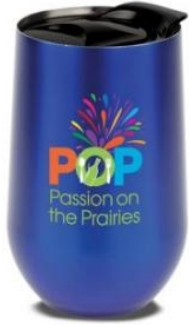

## Double Wall Stainless Steel Tumblers

- D946 The Droplet
- Double wall stainless steel tumbler
  - Seamless-seal push on thermoplastic lid
  - Easy slide drink opening and closure
  - Glazed coloured exterior
  - Stylish brushed matte finish
  - Available in Black, Blue, Silver, Red
- Packaging: Individually boxed

500 pcs - 12.09 each

- D943 The Textured
- Double wall stainless steel tumbler
- Seamless-seal push on thermoplastic lid
  - Easy slide drink opening and closure
  - Glazed coloured exterior
  - Stylish brushed matte finish
  - Available in Red, Silver, Blue
- Packaging: Individually boxed